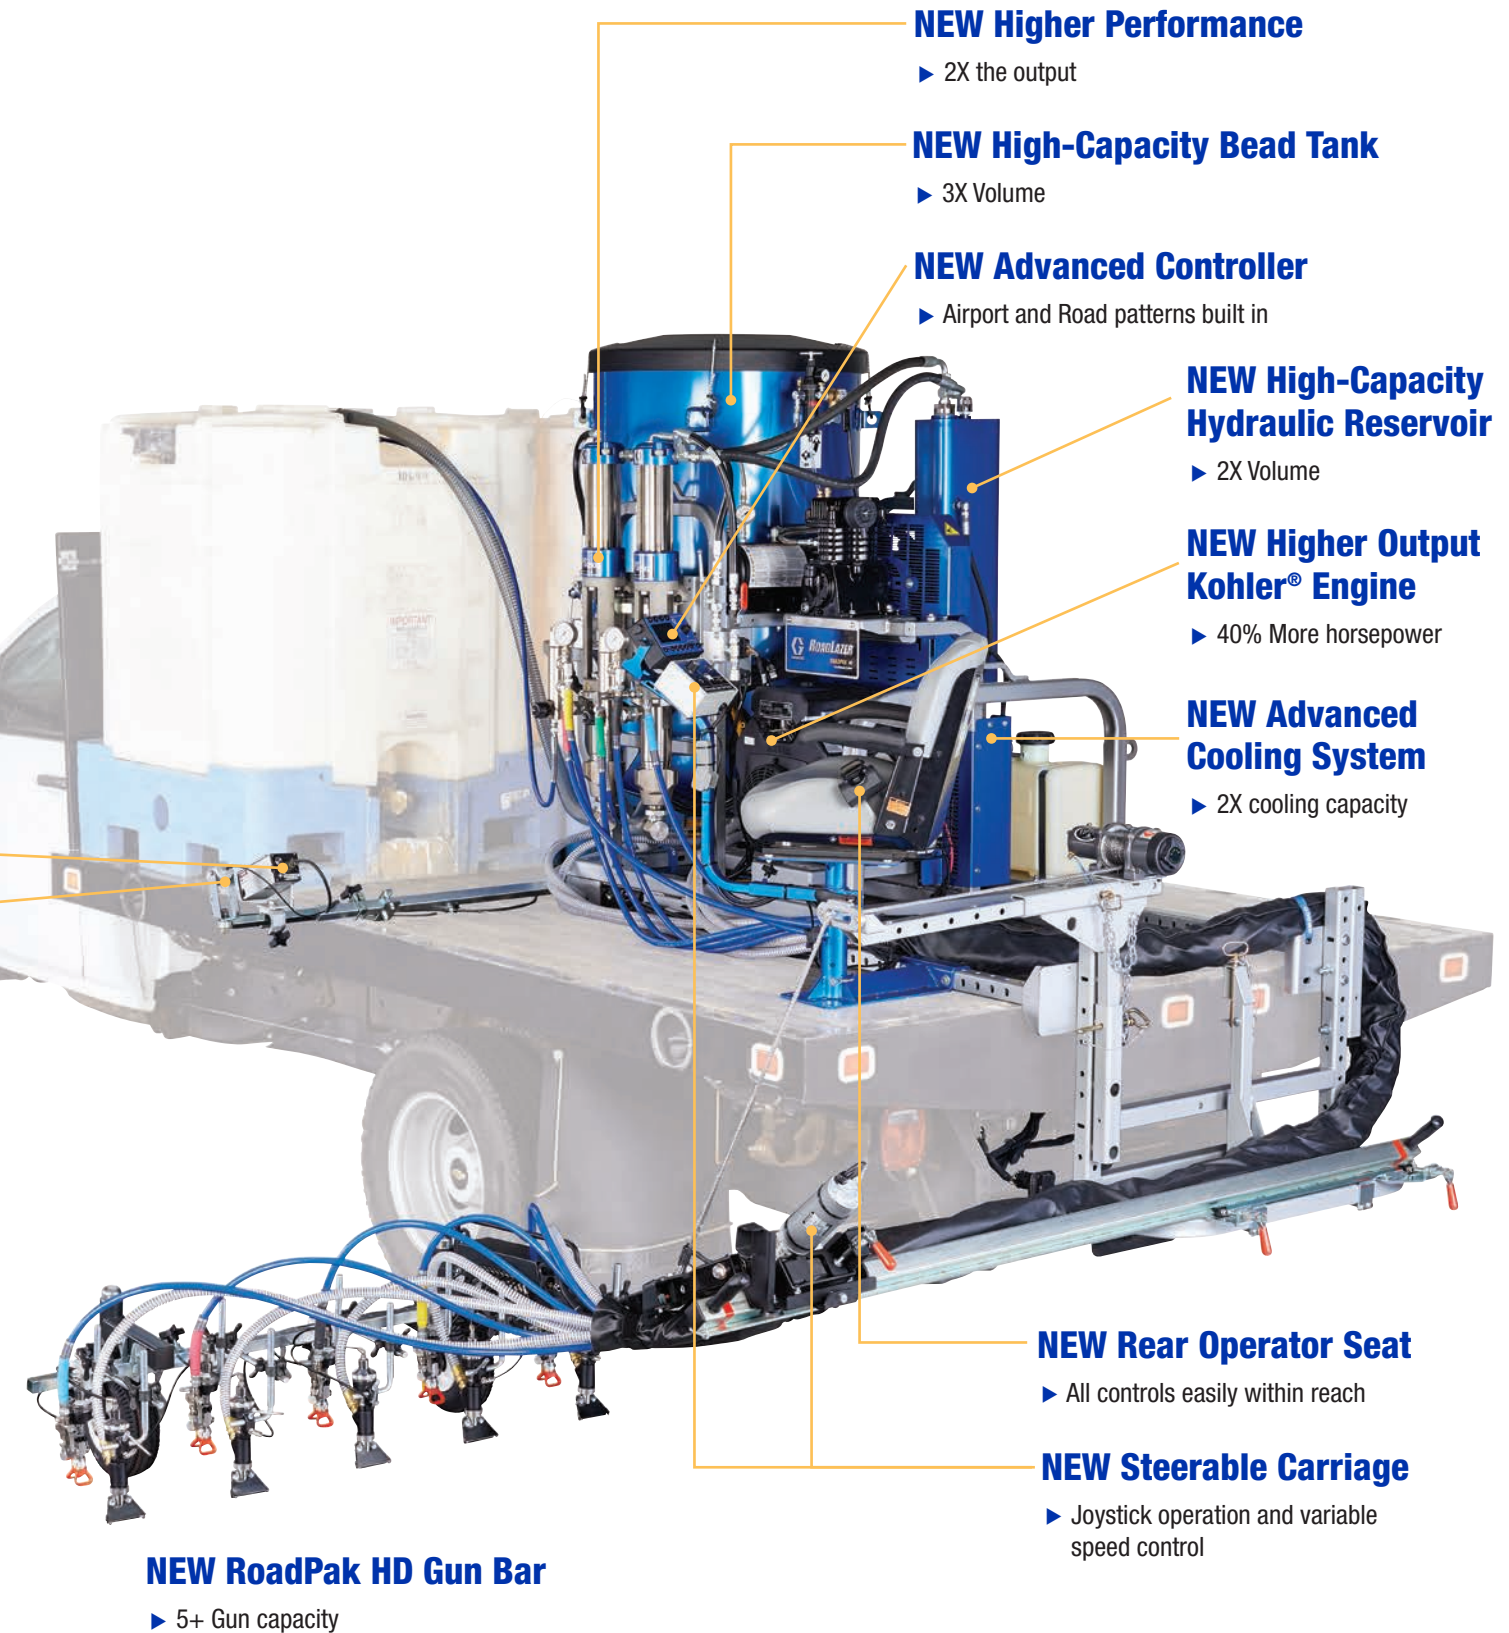

NEW Higher Performance

▶ 2X the output

NEW High-Capacity Bead Tank

▶ 3X Volume

NEW Advanced Controller

▶ Airport and Road patterns built in

NEW High-Capacity Hydraulic Reservoir

▶ 2X Volume

NEW Higher Output Kohler® Engine

▶ 40% More horsepower

NEW Advanced Cooling System

▶ 2X cooling capacity

NEW Rear Operator Seat

▶ All controls easily within reach

NEW Steerable Carriage

▶ Joystick operation and variable speed control

NEW RoadPak HD Gun Bar

▶ 5+ Gun capacity