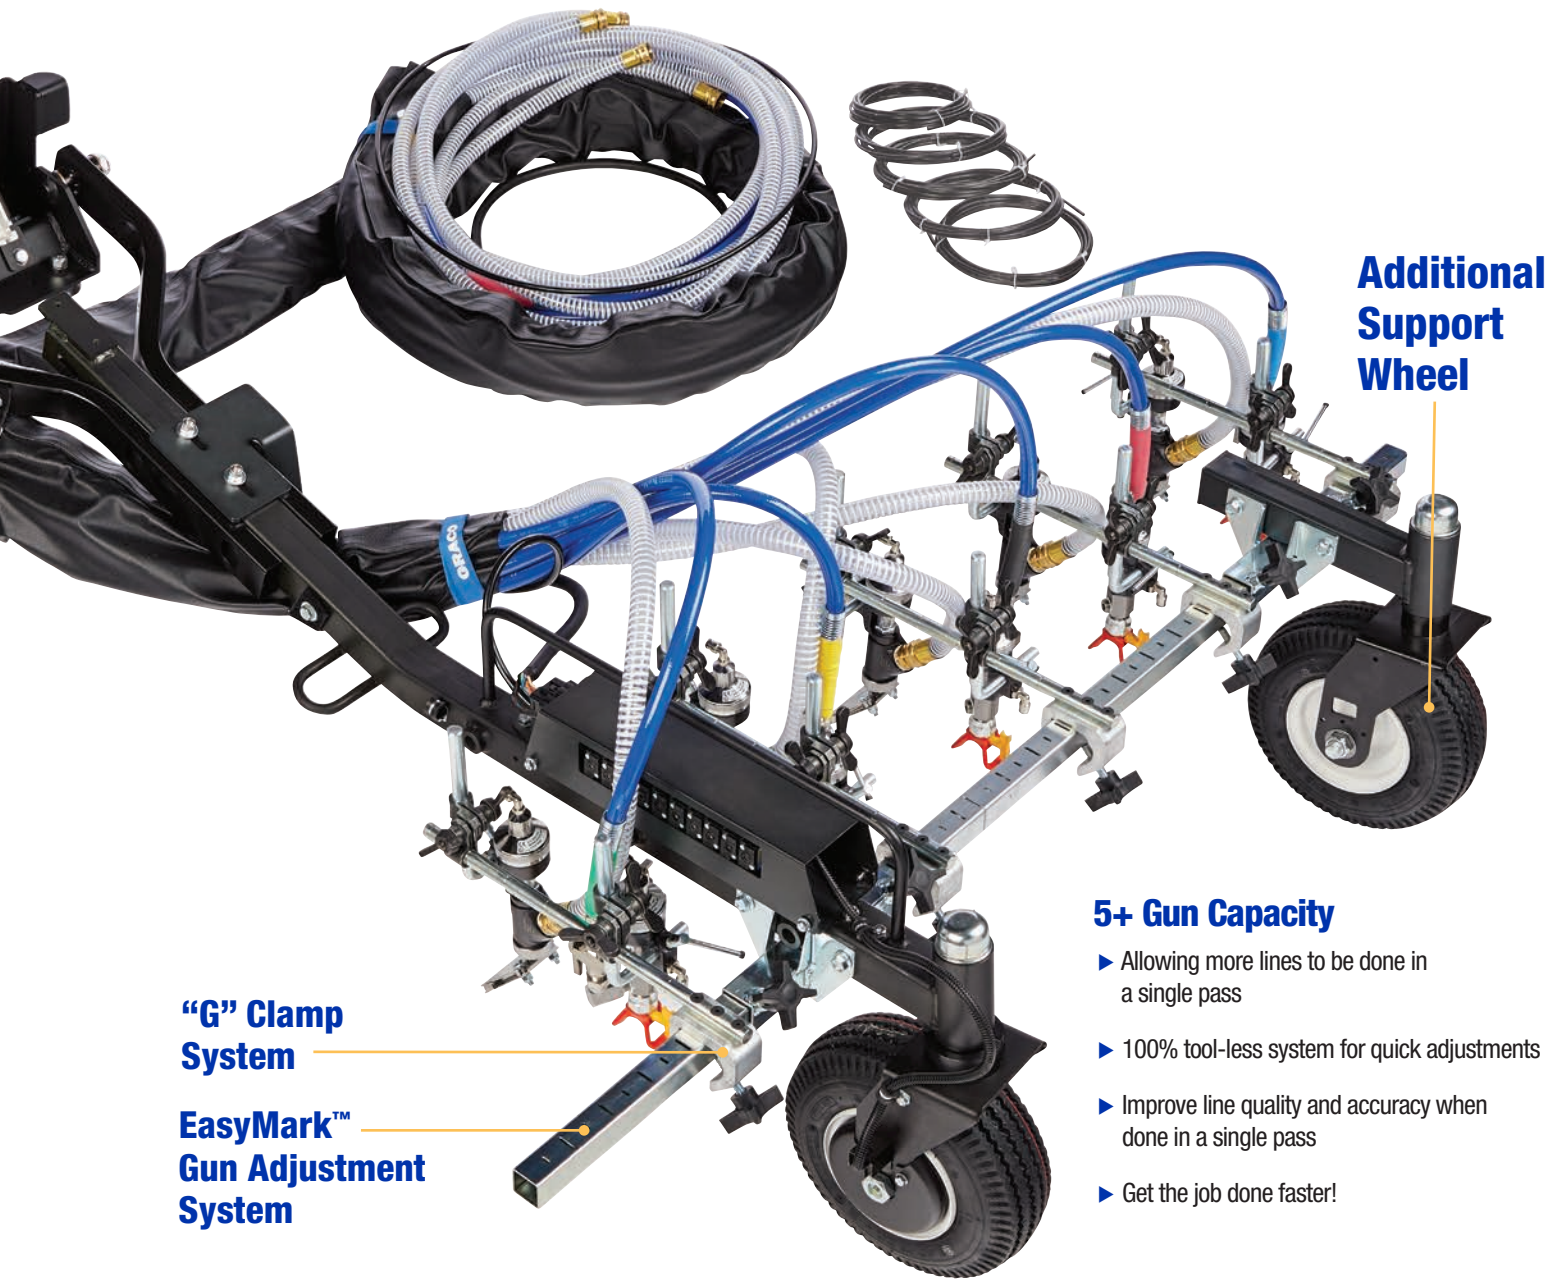

### NEW RoadPak HD Gun Bar

- ▶ 5-gun capacity - 5 spray guns/5 bead guns EasyMark™ system allows for quick movement of guns and guide marks allow for perfect gun alignment every time

### EasyMark™ Gun Adjustment has Never Been Easier!

- ▶ Exclusive Graco design
- ▶ Simple to use Guide Mark System
- ▶ Perfect gun alignment every time
- ▶ Industry-first "G" Clamp System

### NEW Rear Seat With Steerable Carriage

- ▶ Joystick controller and variable speed adjustment allows driver to focus on the road while a second operator focuses on stripping - resulting in more accurate lines