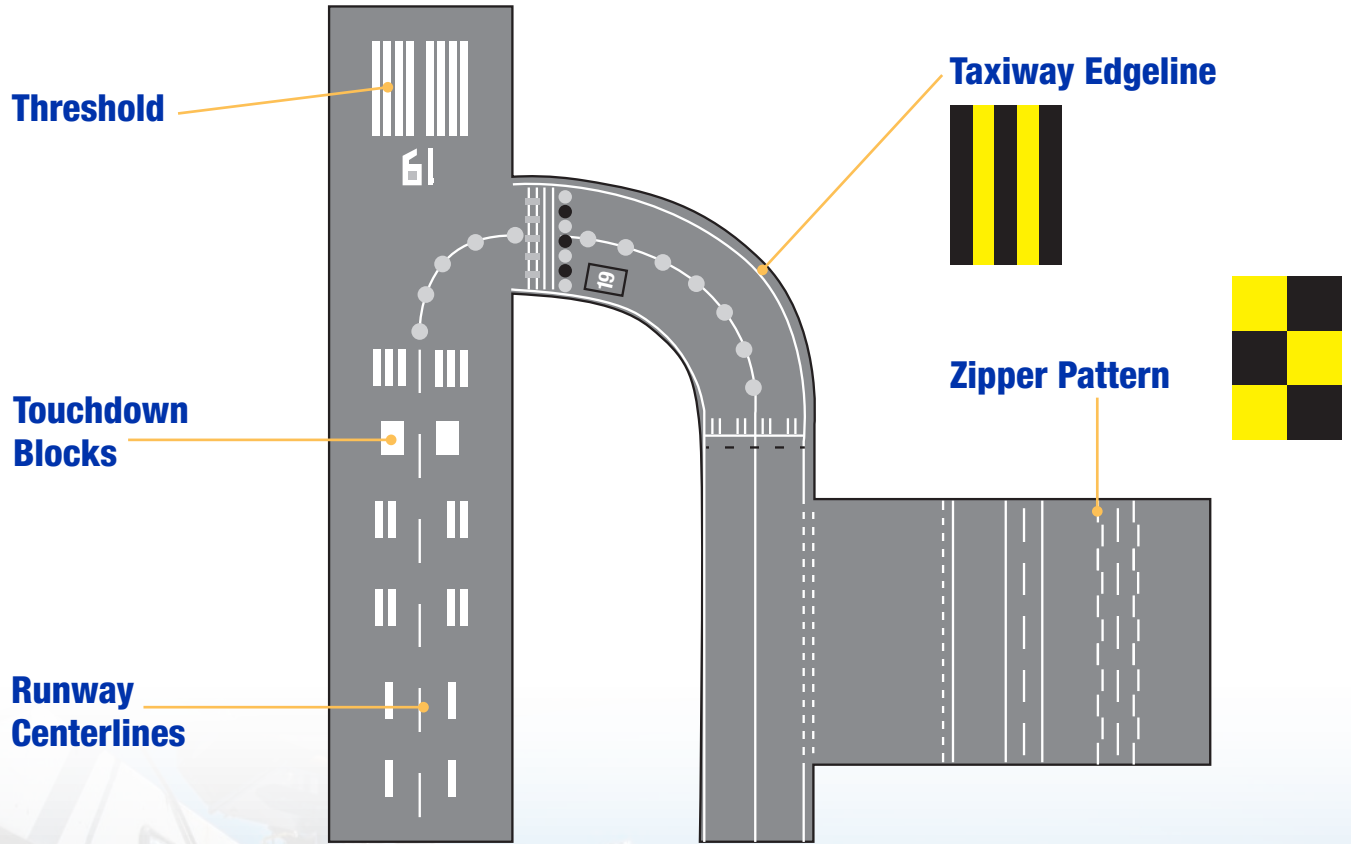

Airport Patterns