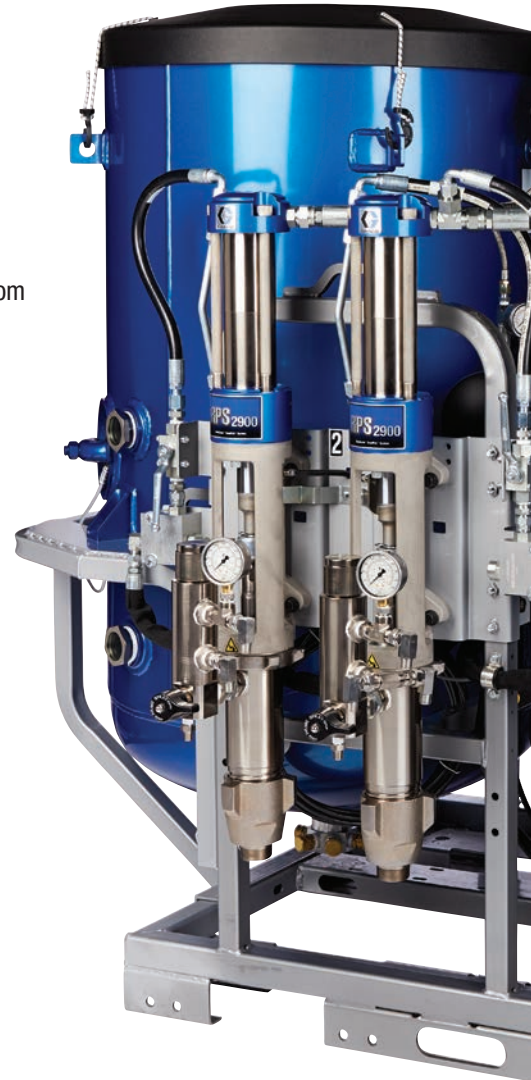

2-Pump RoadPak