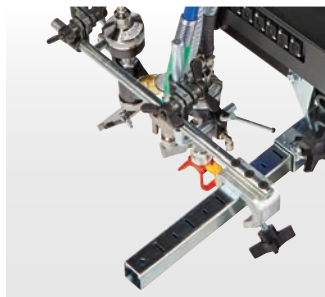

RPS Hydraulic System

- 5 GPM output

1-Pump RoadPak System

- Single-color applications

OR

2-Pump RoadPak System

- Two color applications

Bead Tank

- 450 lb capacity

NEW Advanced Cooling System

- 2X cooling capacity

Kohler® Power

- 19 HP Engine

NEW RoadPak Gun Bar

- 3 gun capacity
- Toolless gun adjustments