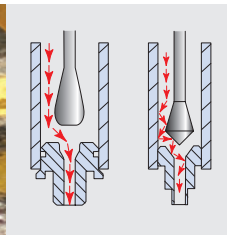

Double Acting Paint Spray Gun

- Assures crisp starts and stops
- Provides synced double lines
- Air-assisted for reliability