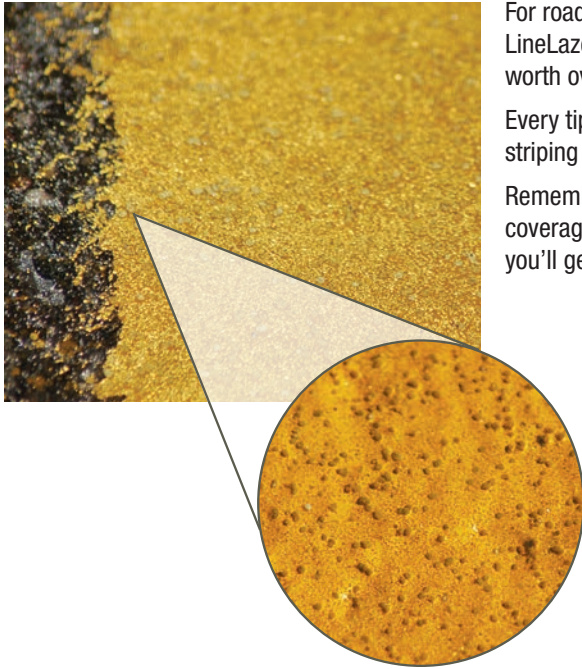

Spray Tip and Bead Recommendations

For road striping we offer two high quality tips – the RAC® 5 SwitchTip™ and the LineLazer RAC 5 SwitchTip. Both will deliver high quality lines and have proven their worth over the last 20 plus years of being used by professional stripers worldwide.

Every tip is 100% tested for flow rate to meet our tough standards for the professional striping contractor.

Remember: Worn tips cost time and money by using more paint, producing uneven coverage and mil build plus it shows in the imperfect line quality. With Graco tips, you'll get longer life and excellent line quality.

Striping Tip Recommendations

Line Width	Stencil	3 (5) to 4 (6)	4 (6) to 5 (8)	5 (8) to 6 (10)	7 (11) to 8 (12)	8 (12) to 9 (14)
Hand Gun / Stencil	286425					
4 inch (102 mm)		LL5333	LL5335	LL5339	LL5343	
4 to 8 inch (102 to 204 mm)		LL5433	LL5435	LL5439		LL5443
8 to 12 inch (204 to 305 mm)		LL5643	LL5649			

Bead Delivery Recommendations

Speed		Bead Coverage in Pounds per Gallon (kg/l) (based on 15 mils / .381 mm)					
MPH	KPH	4 (.48)	5 (.60)	6 (.72)	7 (.84)	8 (.96)	9 (1.08)
4	6.4	4.7 (2.13)	5.9 (2.68)	7.1 (3.22)	8.3 (3.76)	9.5 (4.31)	10.7 (4.85)
5	8.0	5.9 (2.68)	7.4 (3.36)	8.9 (4.04)	10.4 (4.72)	11.9 (5.40)	13.3 (6.03)
6	9.6	7.1 (3.22)	8.9 (4.04)	10.7 (4.85)	12.4 (5.62)	14.2 (6.44)	16.0 (7.26)
7	11.2	8.3 (3.76)	10.4 (4.72)	12.4 (5.62)	14.5 (6.58)	16.6 (7.53)	18.7 (8.48)
8	12.8	9.5 (4.31)	11.9 (5.40)	14.2 (6.44)	16.6 (7.53)	19.0 (8.62)	21.3 (9.66)
9	14.4	10.7 (4.85)	13.3 (6.03)	16.0 (7.26)	18.7 (8.48)	21.3 (9.66)	24.0 (10.9)
10	16.0	11.9 (5.40)	14.8 (6.71)	17.8 (8.07)	20.7 (9.39)	23.7 (10.8)	26.7 (12.1)