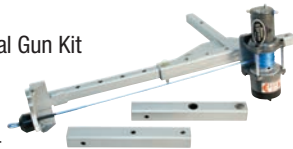

YOU DESIGN IT. DECIDE.

CHOOSE YOUR ROADPAK SYSTEM ACCESSORIES

PART#	DESCRIPTION
☐ 24G765	RoadPak 450 lb Bead Tank
☐ 25D641	RoadPak 1350 lb Bead Tank
☐ 25D608	RoadPak 1350 lb Bead Tank with Frame
☐ 25M716	Rear Seat Kit
☐ 25M712	Steerable Carriage Kit
☐ 24G766	RPS 2900 Complete Pump Kit
☐ 24G769	33 Gallon (125 Liter) Paint/Water Tank
☐ 24J149	Bottom Feed Fittings Kit (for Paint Tank)
☐ 24G772	RoadPak Additional Gun Kit
☐ 25M713	Gun Lift/Winch Kit
☐ 24G775	RoadPak Double Drop Kit
☐ 24G778	RoadPak Stencil Gun Kit
☐ 24H585	RoadPak Accessory Frame Kit (for use with two 450 lb bead tanks or two 33 gallon paint/water tanks or one of each)
☐ 238957	Hand Bead Gun Kit
☐ 241880	Articulating Pointer
☐ 17U930	LazerGuide 3000 Long-Line Laser for RoadLazer