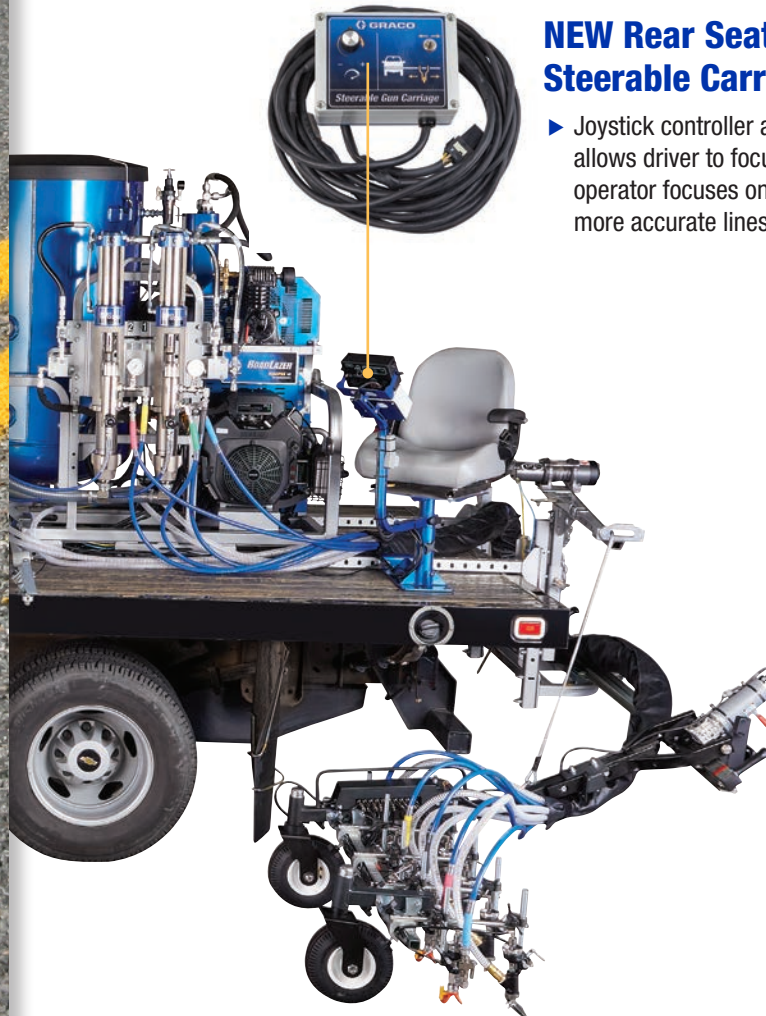

RoadLazer RoadPak Exclusive Features

RoadPak HD Gun Arm

FAST SETUP, HIGH OUTPUT

NEW RoadPak HD Gun Bar

- 5-gun capacity - 5 spray guns/5 bead guns EasyMark™ system allows for quick movement of guns and guide marks allow for perfect gun alignment every time

EasyMark™ Gun Adjustment has Never Been Easier!

- Exclusive Graco design
- Simple to use Guide Mark System
- Perfect gun alignment every time
- Industry-first "G" Clamp System

NEW Rear Seat With Steerable Carriage

- Joystick controller and variable speed adjustment allows driver to focus on the road while a second operator focuses on stripping - resulting in more accurate lines