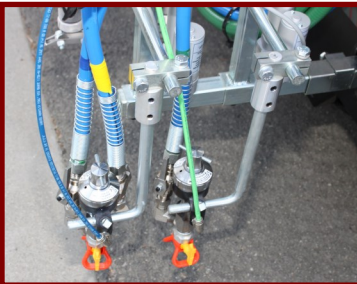

Dispensing Technology Corporation

Call For More
Information

800-529-7733

For More Information

1-800-529-7733

1-805-388-5575