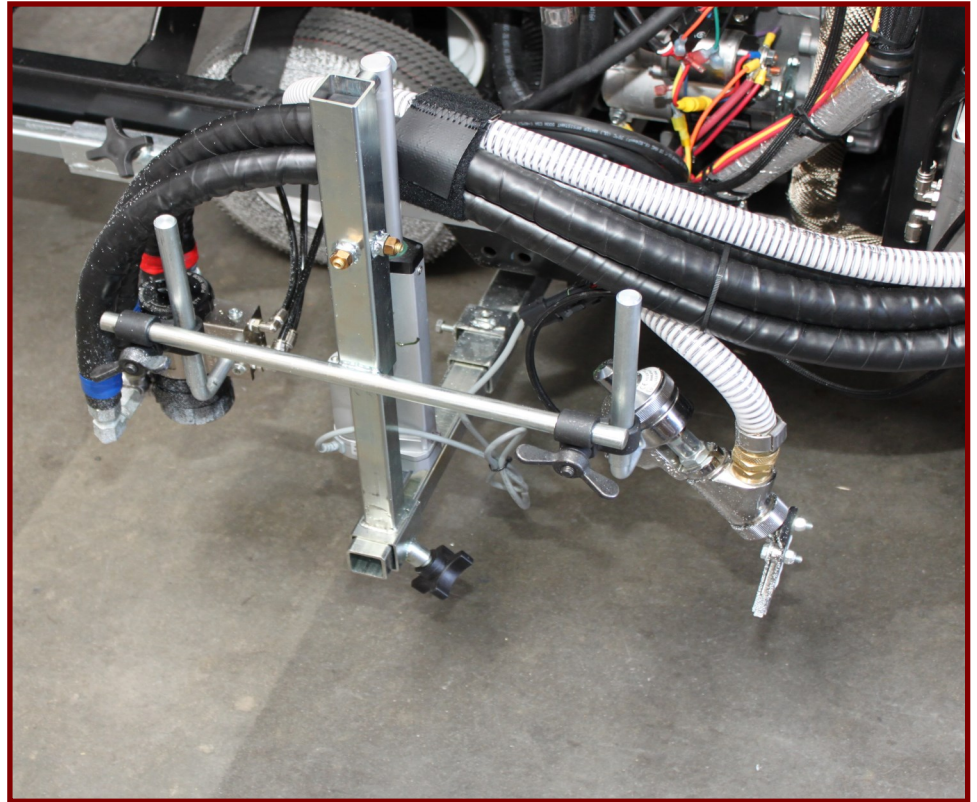

## EASY LIFT HEAVY DUTY GUN ELEVATORS

- Models for most long line and walk behind line strippers
- 6 inches of gun travel
- Spray guns and bead guns move simultaneously
- Guns are individually adjustable
- Quick release attachment bracket
- High force heavy duty 12V DC actuators with limit switches
- Brass on steel tension adjustments for long life and stability
- Complete kits with switches, batteries and wiring available
- Stand alone bare units available for OEM applications
- Dealer Inquiries invited