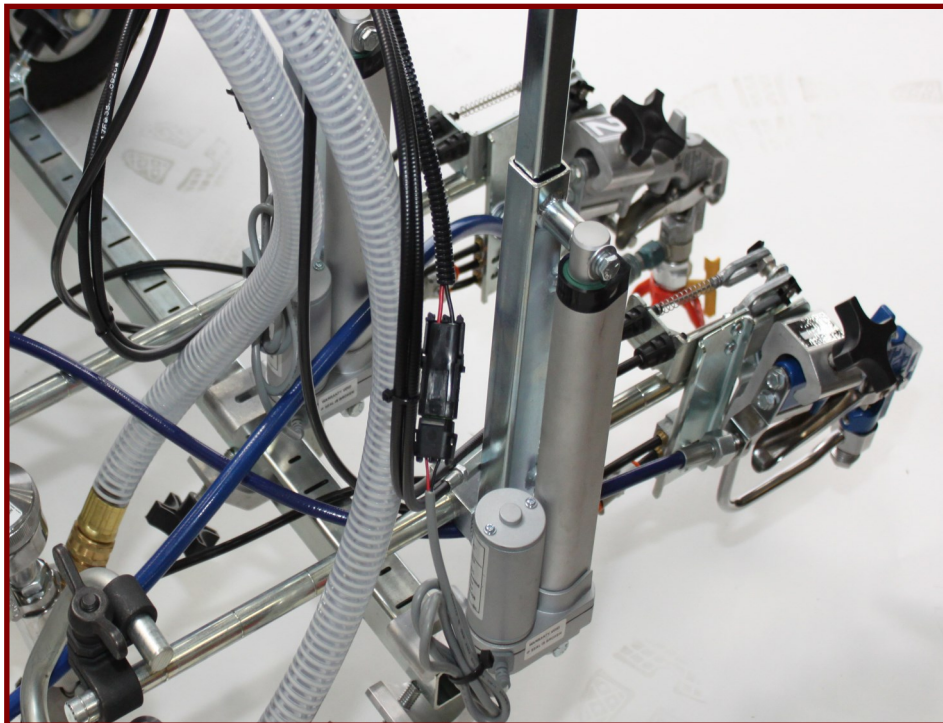

Dispensing Technology Corporation

5500 Adolfo Rd. Camarillo, CA 93012 805-388-5575 Tel 805-388-5560 Fax www.dispensingtech.com

Sales@dispensingtech.com