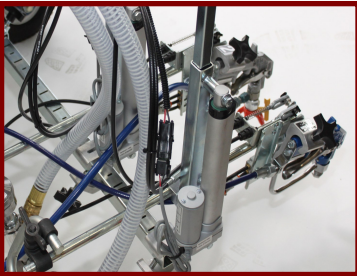

Dispensing Technology Corporation

Call For More
Information

800-529-7733

For More Information

1-800-529-7733

1-805-388-5575